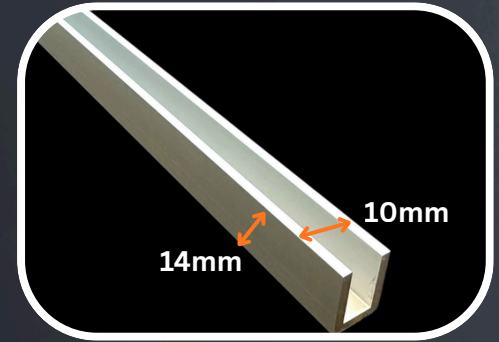

The Aura Flex Aluminium Channel is designed to provide a clean, durable, and professional housing solution for LED flex installations.

Engineered for both interior and exterior applications, it enhances thermal management while protecting the LED strip from dust, moisture, and mechanical damage.

Available in a range of profiles and finishes, the channel ensures seamless integration into architectural, landscape, and commercial lighting projects.

It delivers a refined aesthetic while supporting robust and long-lasting performance, making it ideal for electricians, architects, and designers seeking precision and reliability in every installation.

FEATURES

LENGTH:	2 Metres
THICKNESS:	2MM
MATERIAL:	Aluminium

INSTALLATION INFORMATION

FIXINGS:	Adhesive/Decking Screws
WARRANTY:	3 Years
TEMPERATURE:	-20°C - 50°C

VARIATIONS

COLOURS: Natural Aluminium - Custom colours available