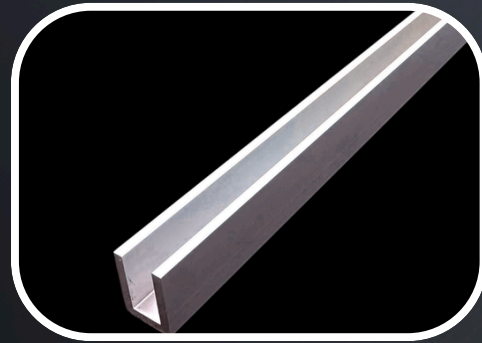

The Aura Flex Aluminium Channel is designed to provide a clean, durable, and professional housing solution for LED flex installations.

Engineered for both interior and exterior applications, it enhances thermal management while protecting the LED strip from dust, moisture, and mechanical damage.

Available in a range of profiles and finishes, the channel ensures seamless integration into architectural, landscape, and commercial lighting projects.

It delivers a refined aesthetic while supporting robust and long-lasting performance, making it ideal for electricians, architects, and designers seeking precision and reliability in every installation.

FEATURES

LENGTH:	2 Metres
THICKNESS:	2MM
MATERIAL:	Aluminium

INSTALLATION INFORMATION

FIXINGS:	Adhesive/Decking Screws
WARRANTY:	3 Years
TEMPERATURE:	-20°C - 50°C

VARIATIONS

COLOURS: Natural Aluminium - Custom colours available